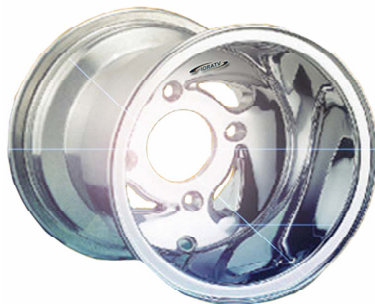

**CATALOGO CERCHI IORATV**
**M011 - DA011**
**Disegno**

**Listino €**

Codice	Applicazione	Colore	Listino €	
			Anteriore	Posteriore
M011P-10X5.5-4/144	ARCTIC-CAT SPORT	POLISH	€ 69,00	
M011N-10X5.5-4/144	ARCTIC-CAT SPORT	NERO	€ 69,00	
DA011N-9X8-4/110	ARCTIC-CAT SPORT	NERO		€ 74,00
M011P-10X5.5-4/144	CAN-AM	POLISH	€ 69,00	
M011N-10X5.5-4/144	CAN-AM	NERO	€ 69,00	
DA011N-9X8-4/110	CAN-AM	NERO		€ 74,00
M011P-10X5.5-4/144	HONDA SPORT	POLISH	€ 69,00	
M011N-10X5.5-4/144	HONDA SPORT	NERO	€ 69,00	
DA011N-9X8-4/110	HONDA SPORT	NERO		€ 74,00
M011P-10X5.5-4/144	KAWASAKI SPORT	POLISH	€ 69,00	
M011P-10X8-4/137	KAWASAKI KFX 700	POLISH		€ 74,00
M011N-10X5.5-4/144	KAWASAKI SPORT	NERO	€ 69,00	
DA011N-9X8-4/110	KAWASAKI SPORT	NERO		€ 74,00
M011N-10X8-4/137	KAWASAKI KFX 700	NERO		€ 74,00
M011P-10X5.5-4/144	KYMCO SPORT	POLISH	€ 69,00	
M011N-10X5.5-4/144	KYMCO SPORT	NERO	€ 69,00	
DA011N-9X8-4/110	KYMCO SPORT	NERO		€ 74,00
M011P-10X5.5-4/156	POLARIS SPORT	POLISH	€ 69,00	
M011P-10X8-4/101.6	POLARIS SCRAMBLER	POLISH		€ 74,00
M011N-10X5.5-4/156	POLARIS SPORT	NERO	€ 69,00	
DA011N-9X8-4/110	POLARIS SPORT	NERO		€ 74,00
M011N-10X8-4/101.6	POLARIS SCRAMBLER	NERO		€ 74,00
M011P-10X5.5-4/144	SUZUKI SPORT	POLISH	€ 69,00	
M011N-10X5.5-4/144	SUZUKI SPORT	NERO	€ 69,00	
DA011N-9X8-4/110	SUZUKI SPORT	NERO		€ 74,00
M011P-10X5.5-4/156	YAMAHA SPORT	POLISH	€ 69,00	
DA011P-9X8-4/115	YAMAHA SPORT	POLISH		€ 74,00
M011N-10X5.5-4/156	YAMAHA SPORT	NERO	€ 69,00	
DA011N-9X8-4/115	YAMAHA SPORT	NERO		€ 74,00

**M704**
**Disegno**

**Listino €**

Codice	Applicazione	Colore	Listino €	
			Anteriore	Posteriore
M704A-12X7-4/137	BRP / CAN-AM +15	POLISH/NERO	€ 79,00	€ 79,00
M704P-12X7-4/137	KAW. KVF 360 -43	POLISH/NERO		€ 79,00
M704A-12X6-4/156	POLARIS UTILITY +15	POLISH/NERO	€ 79,00	
M704P-12X8-4/156	POLARIS UTILITY +40	POLISH/NERO		€ 79,00
M704A-12X7-4/110	TGB BLADE OFF. -43	POLISH/NERO		€ 79,00